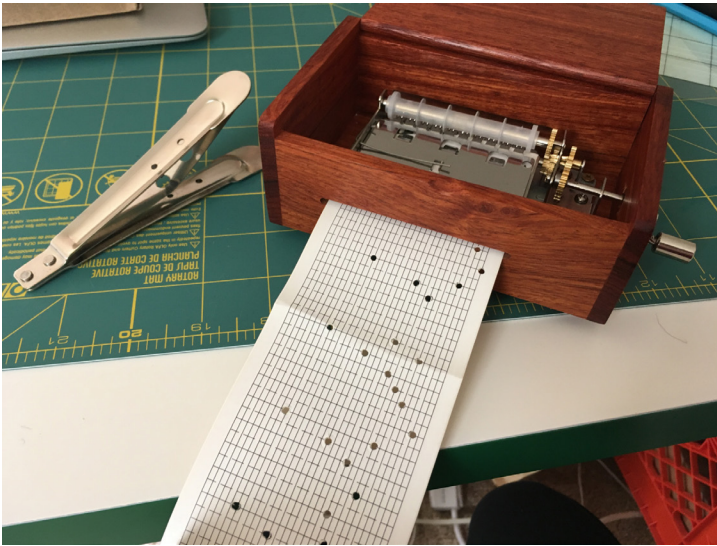

The Planetary Music Box

Jamie Molaro
jmolaro@psi.edu
dataarcana.com

Not for sale
Commissions available on request.