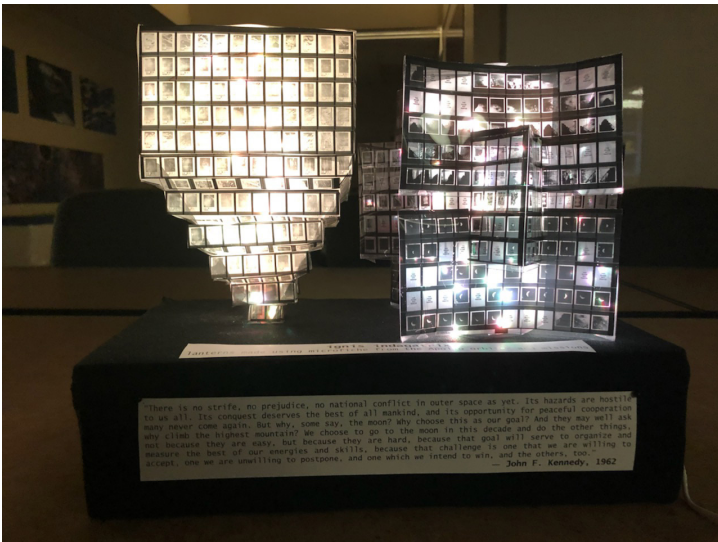

ignis indagatrix

Singleton Thibodeaux-Yost
styost@lpl.arizona.edu
geologian.space

$100
No duplicates available