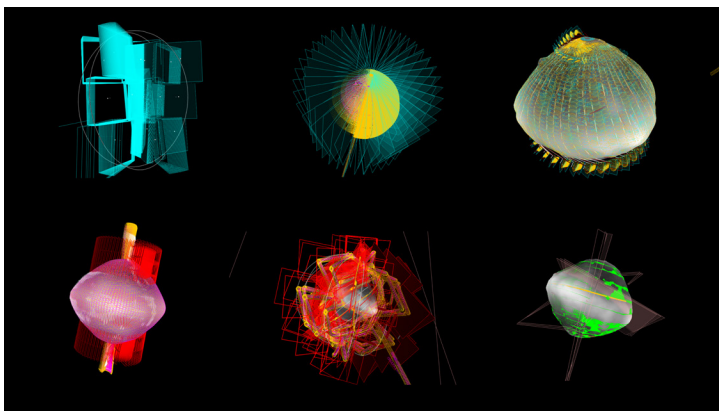

asteroidmission.org

\$20

Saturn's Rings

jpl.nasa.gov/missions/voyager-2/

\$20

WOY42 DOY293 OSIRIS-REx Data Visualization

asteroidmission.org

\$20