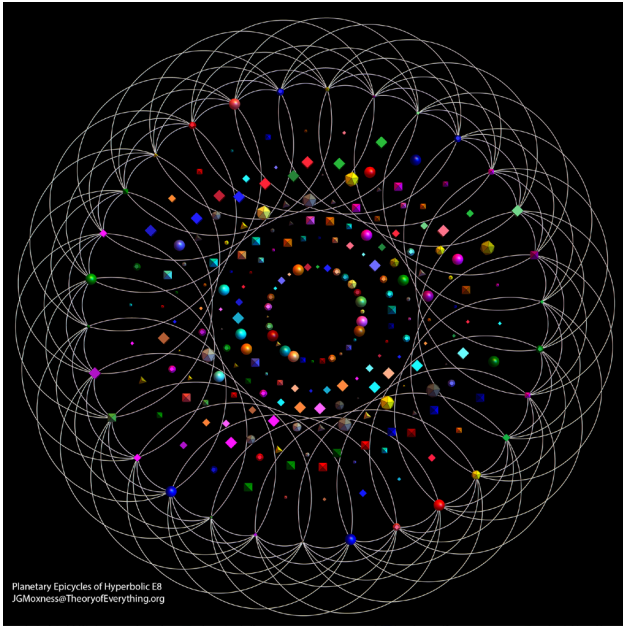

Planetary Epicycles of Hyperbolic E8

J Gregory Moxness
jgmoxness@theoryofeverything.org
TheoryOfEverything.com

\$200
\$200

Polaris Over The Catalinas

J Gregory Moxness
jgmoxness@theoryofeverything.org
TheoryOfEverything.com