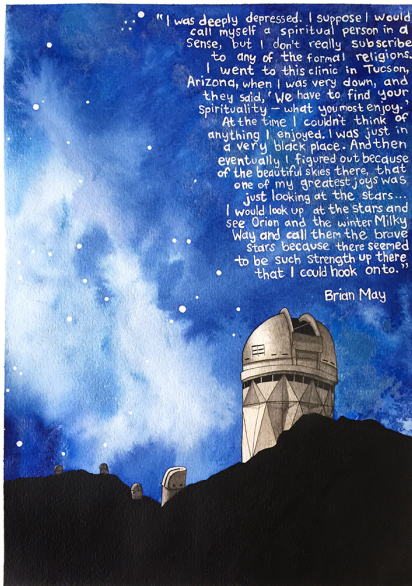

The Brave Stars

Kayla Rice
kaylarice.m20@gmail.com
kaylariceart.com

Not for sale
No duplicates available