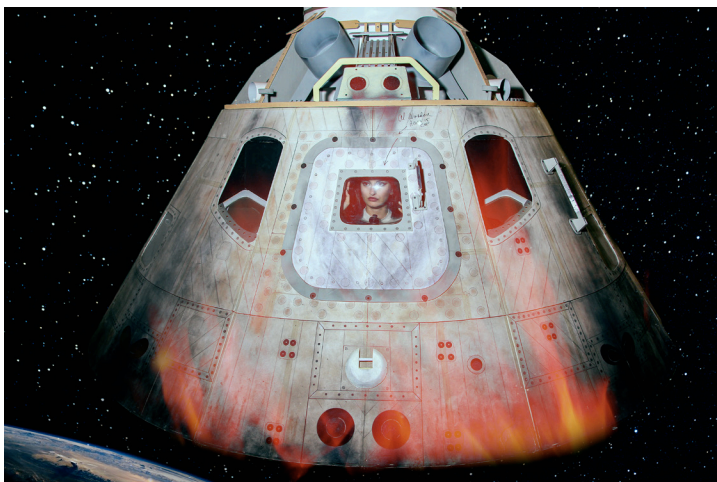

Ad Astra

Rosie Johnson
exophiliax@gmail.com
exophilia.com

$75
$25 (11x17)